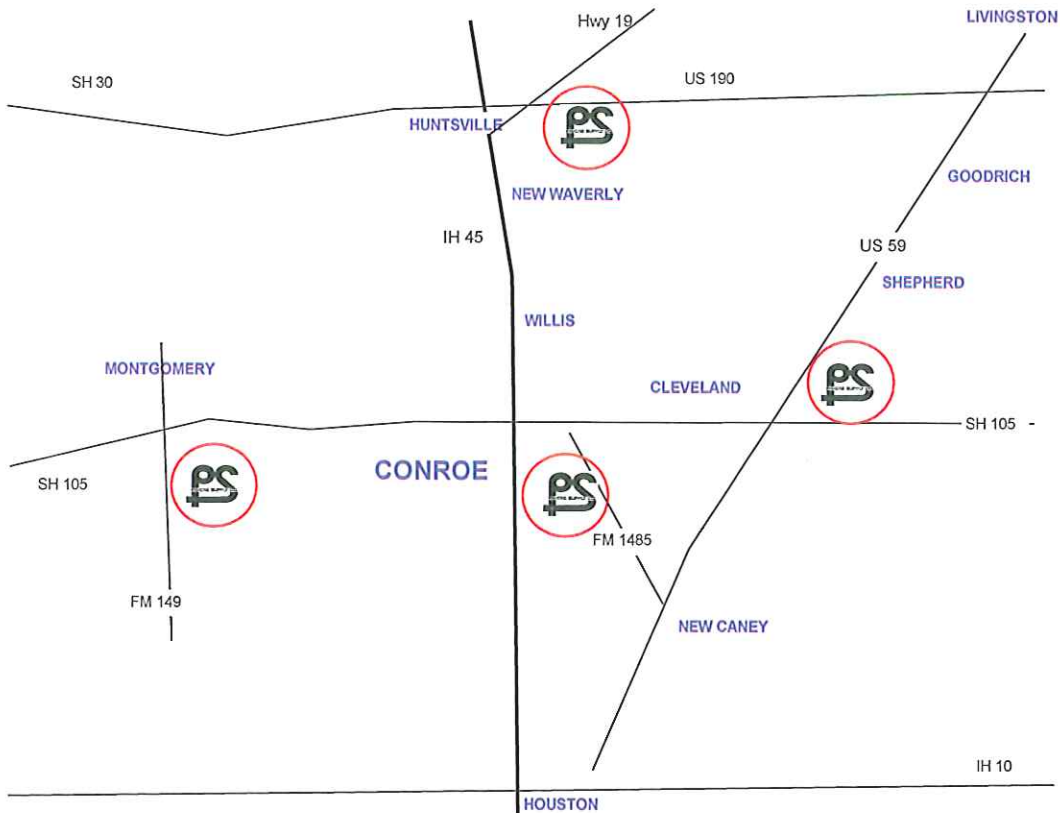

SHINGLE DUMP SITES

**RESIDENTIAL ASPHALT SHINGLES ONLY
NO TRASH ACCEPTED**

- * **CHEAP - NO DUMP FEE**
- * **FAST - 4 LOCATIONS**
- * **EASY - PULL OFFS AVAILABLE**

- CONROE, TEXAS - 9490 FM 1485, 936-756-2722
- CLEVELAND, TEXAS - 1099 E. 5TH STREET, 281-432-2722
- MONTGOMERY, TEXAS - 12930 FM 149, 936-597-6669
- HUNTSVILLE, TEXAS - 1118 US HWY 190 E., 936-291-6169

PAVERS SUPPLY COMPANY Plant Locations & Shingle Drop Off Locations

NO DUMP FEE